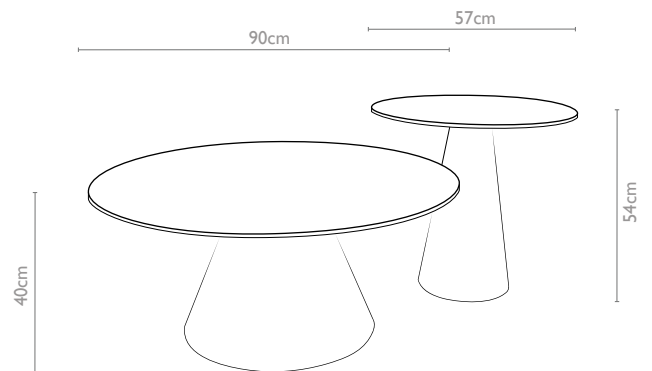

NOTORI 7119

Features

Metal Feet

Ceramic on glass

Disclaimer: All dimensions are approximate and subject to change.