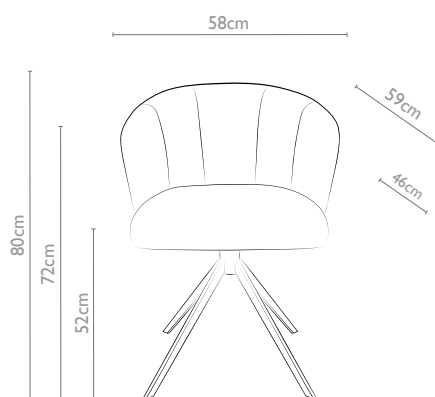

## Features

Foam: Seating 32kg/m<sup>3</sup> Back 32kg/m<sup>3</sup>

High  
Resistance  
Foam +  
Pocket Spring

Metal  
Feet

Metal inner  
Frame

360 Degree  
Auto Return

Net weight: 11.2kg

Disclaimer: This product has a maximum load capacity of 120 kg.  
All dimensions are approximate and subject to change.